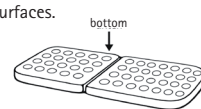

Intended Use

The Froli Comfort Sit is intended exclusively as a seat cushion for leisure and outdoor use.

- Do not use as a toy
- Not suitable as a flotation device or swimming aid

Correct Orientation

Application:

Top side: *smooth seating surface*

The smooth side is the top and serves as the comfortable seating surface.

Bottom side:

The side with the round raised structures is the underside and must face downward when seated. This ensures stable support on various surfaces.