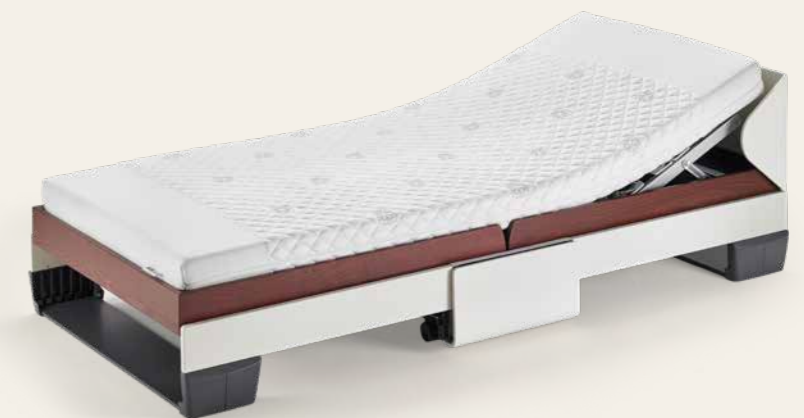

Relax & Fold

The Relax + Fold combines elegant design with first-class sleeping comfort. Its sturdy frame and high-quality Froli support system provide ergonomic support and a perfectly balanced feel. Thanks to the well-designed folding mechanism, the bed can be set up effortlessly and stored compactly – a stylish solution for discerning guests and sophisticated living spaces. Premium materials and refined craftsmanship emphasize its exclusive character.

reddot design award
winner 2006

made
in
Germany