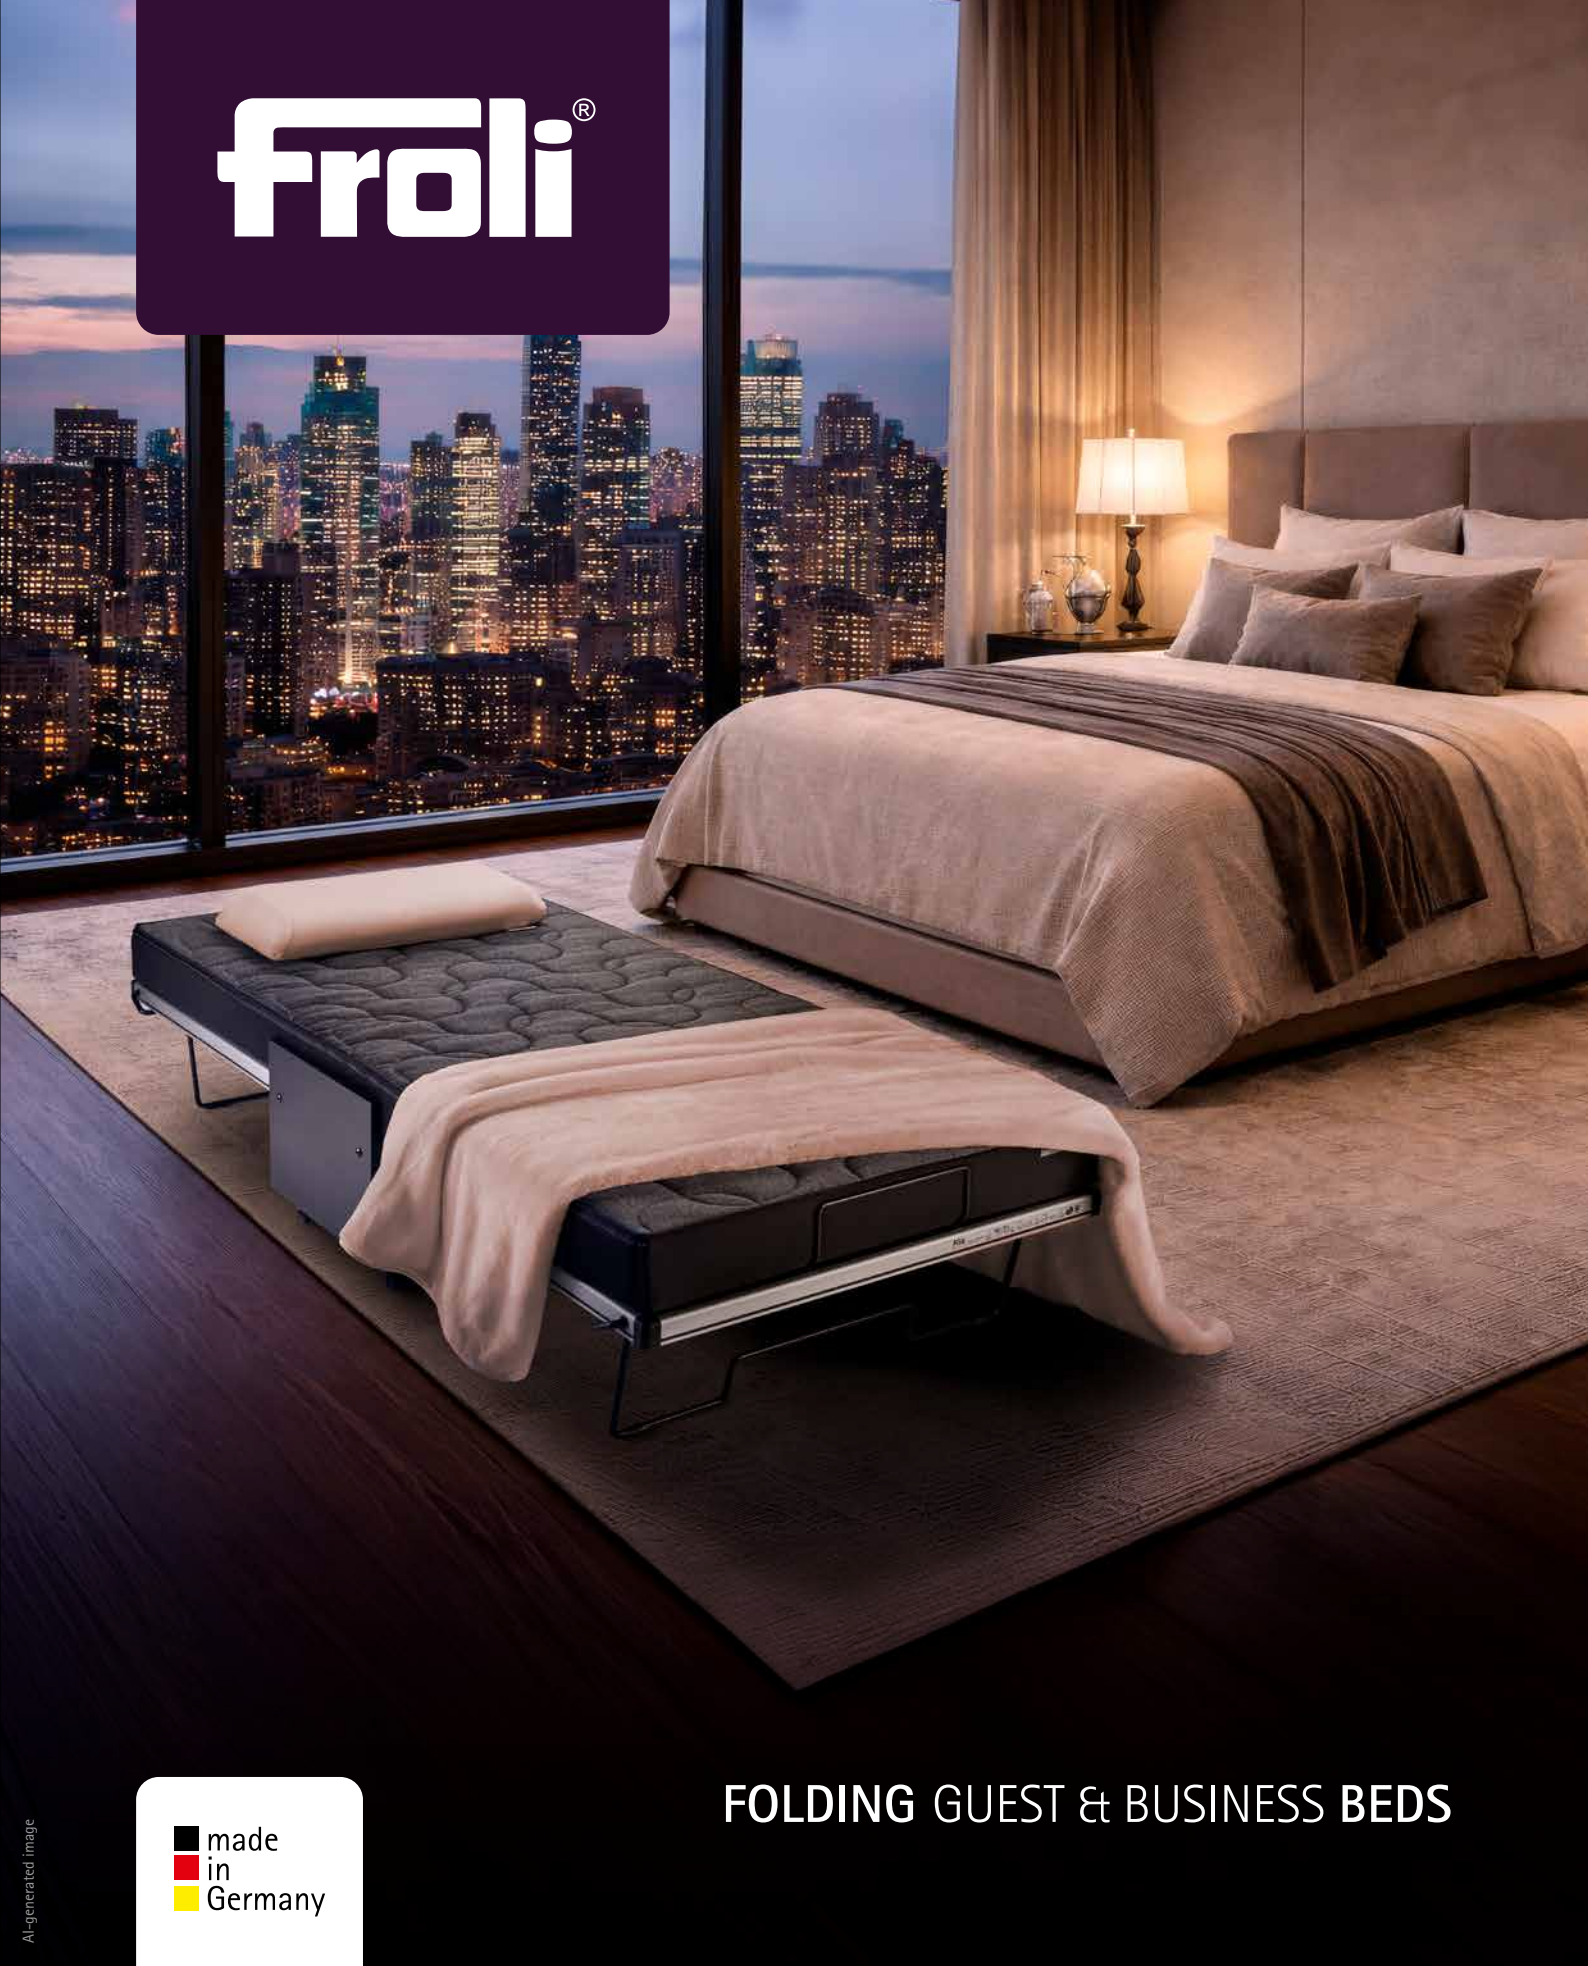

froli®

FOLDING GUEST & BUSINESS BEDS

made
in
Germany

Wherever space is limited, true comfort should never be.

Froli folding beds combine elegant design with the feeling of a real bed, turning any room into a welcoming retreat for your guests. At the heart of both models lies the innovative Froli sleep system, with its flexible, point-elastic elements that adapt to the body and provide exceptional support and ventilation. The result is a sleep experience that feels light, balanced, and naturally comfortable—night after night, even in the most compact spaces.

Whether fixed in place or easily moved, each Froli folding bed offers the same promise: smart functionality, premium materials, and the unmistakable comfort of the original Froli system.

*More space
for dreaming*

froli®

FOLDING GUEST & BUSINESS BEDS

Relax & Move

The Relax + Move combines high sleeping comfort with practical mobility. Its lightweight yet stable aluminum frame and point-elastic Froli suspension with adjustable firmness levels provide an ergonomic sleeping position. Smooth-running castors and the compact folding mechanism make it quick to set up and just as easy to store away – ideal for guests or flexible living spaces.