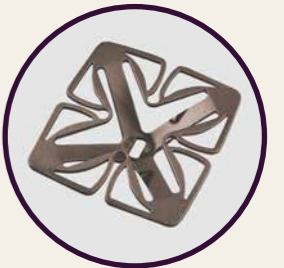

COLD FOAM MATTRESS

- 90 x 200 cm
- Approx. 12 cm high
- Firm hardness (H3)
- Skin-friendly Tencel® cover, removable and washable up to 60° C,
- With integrated comfort lamellas that provide noticeable pressure relief and healthy ventilation
- Mould and dust mite-resistant
- Crib 5 available upon request

froli®