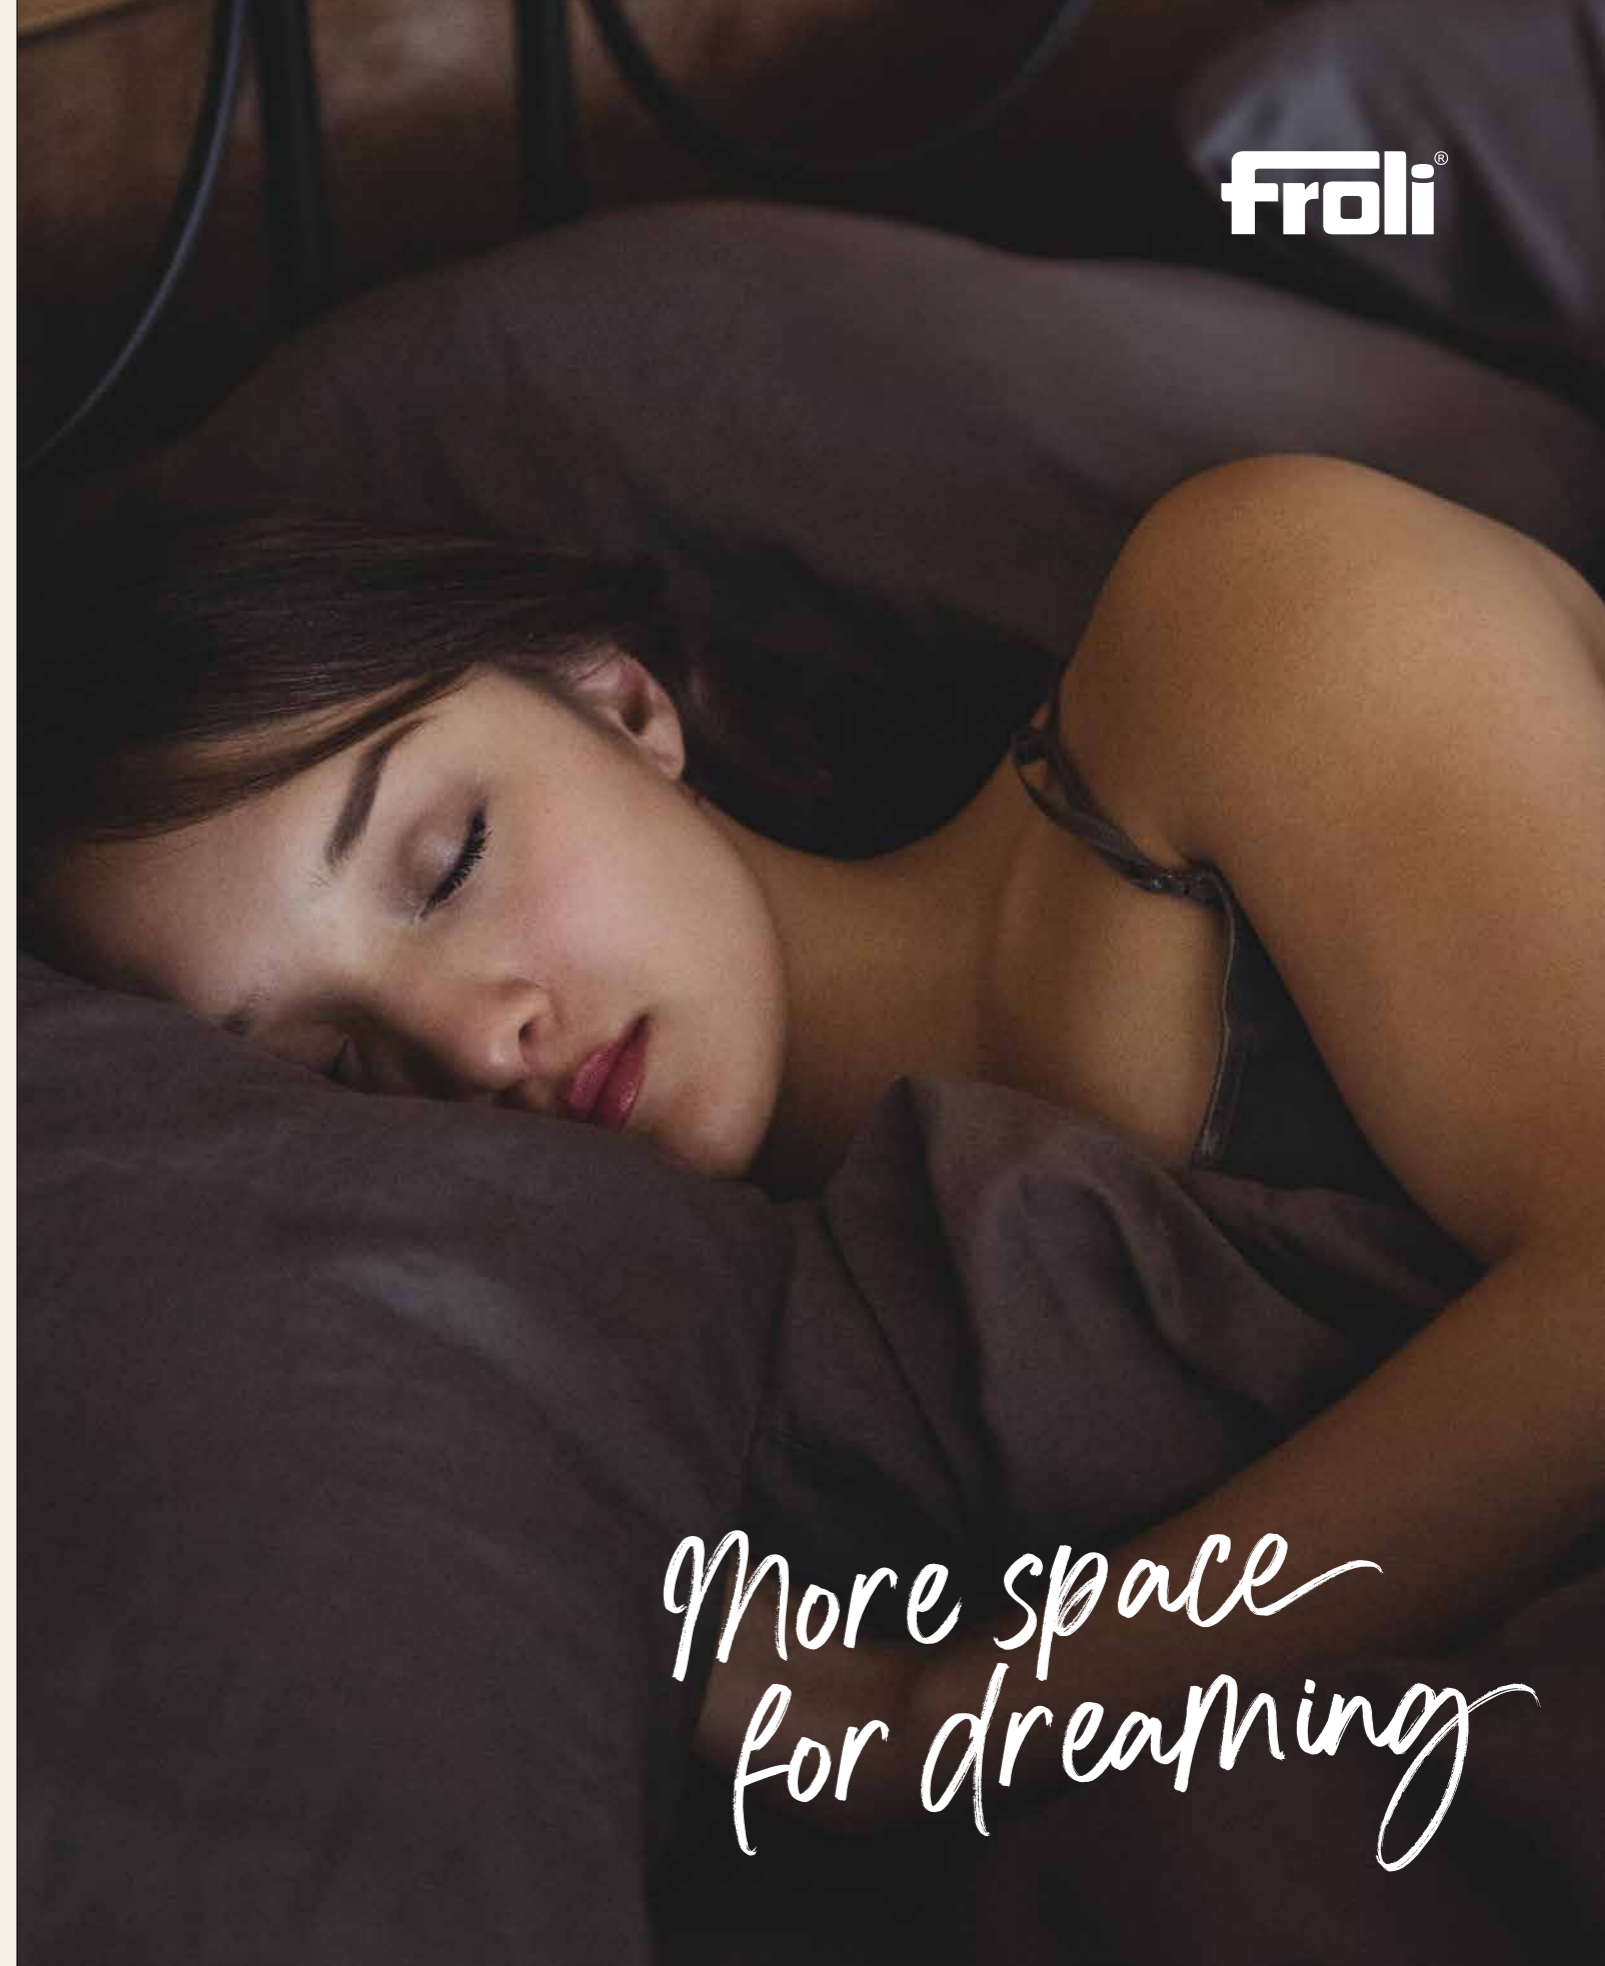

Wherever space is limited, true comfort should never be.

Froli folding beds combine elegant design with the feeling of a real bed, turning any room into a welcoming retreat for your guests. At the heart of both models lies the innovative Froli sleep system, with its flexible, point-elastic elements that adapt to the body and provide exceptional support and ventilation. The result is a sleep experience that feels light, balanced, and naturally comfortable—night after night, even in the most compact spaces.

Whether fixed in place or easily moved, each Froli folding bed offers the same promise: smart functionality, premium materials, and the unmistakable comfort of the original Froli system.

*More space
for dreaming*