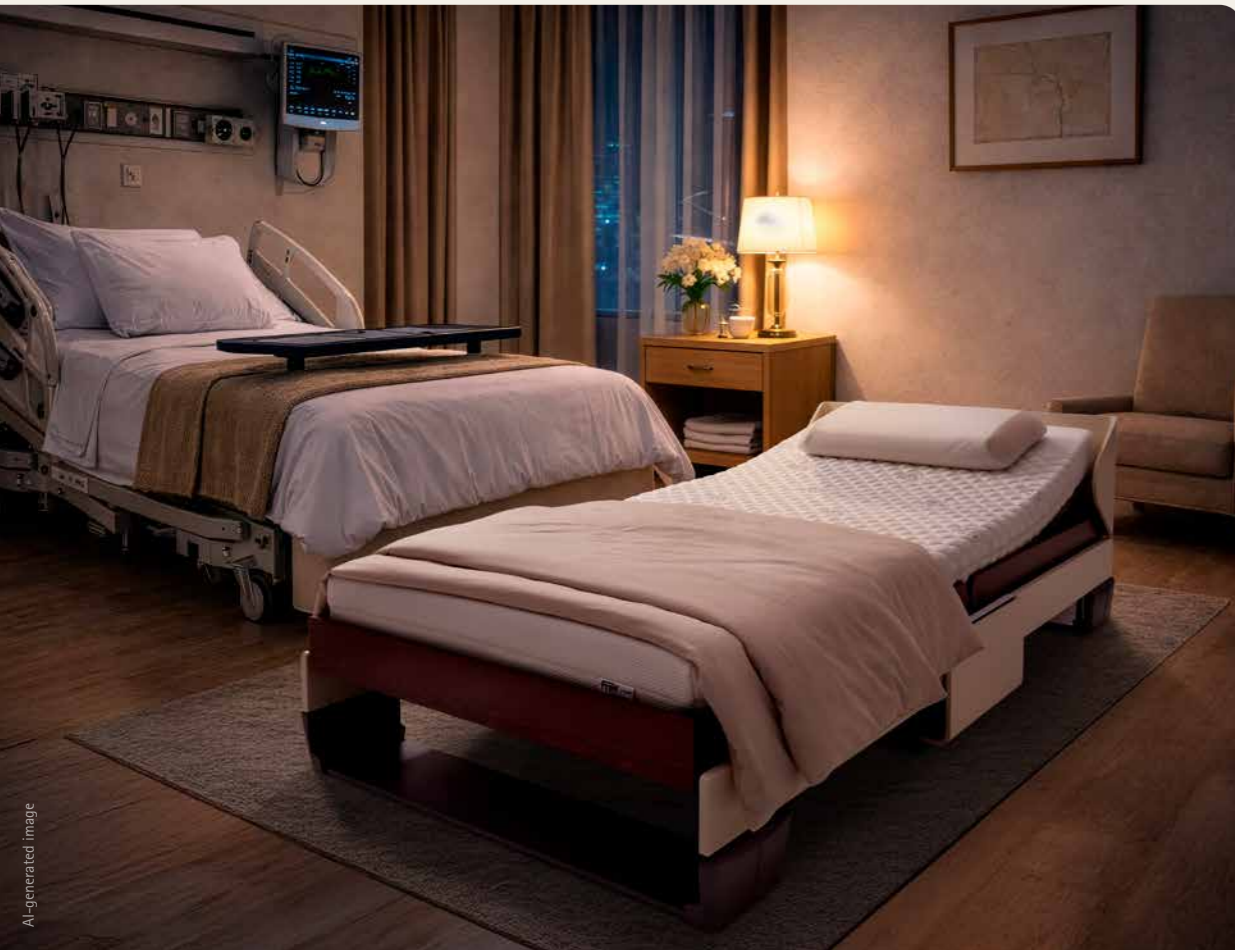

AI-generated image

AI-generated image

AI-generated image